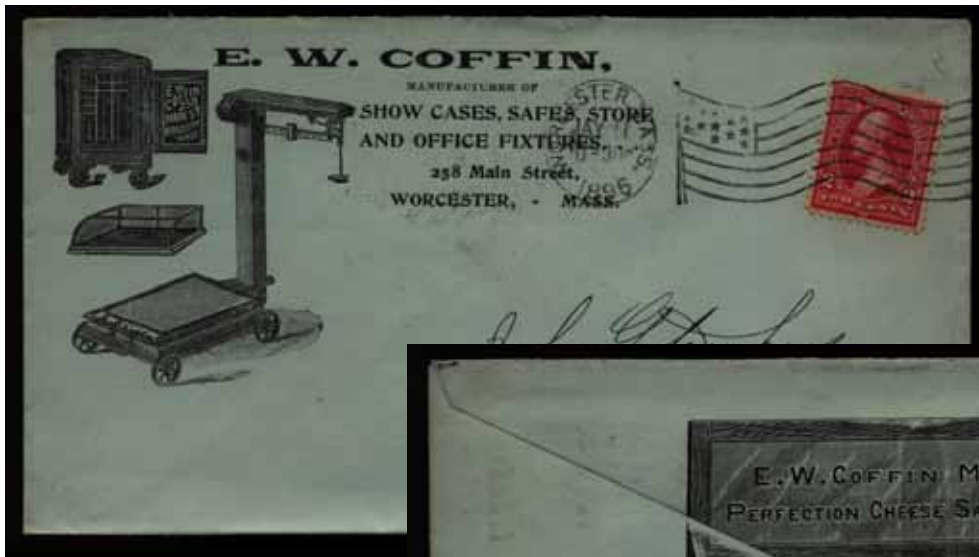

SAFES

#SAF-007 PRICE $200.00

#SAF-008
PRICE $100.00