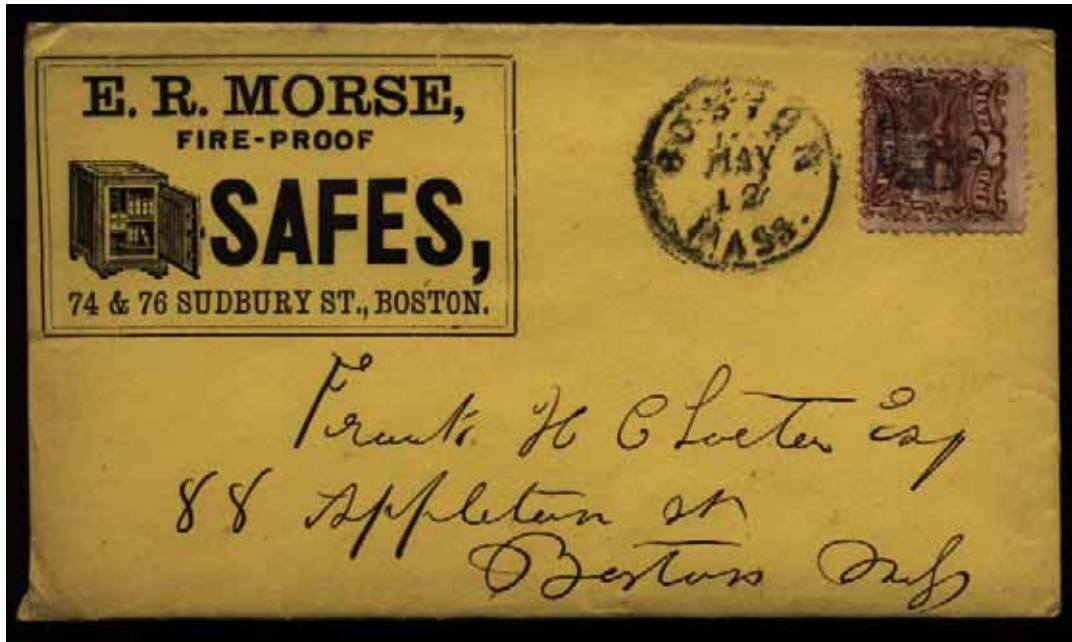

SAFES

#SAF-025 PRICE $200.00

#SAF-026
PRICE $20 0.00